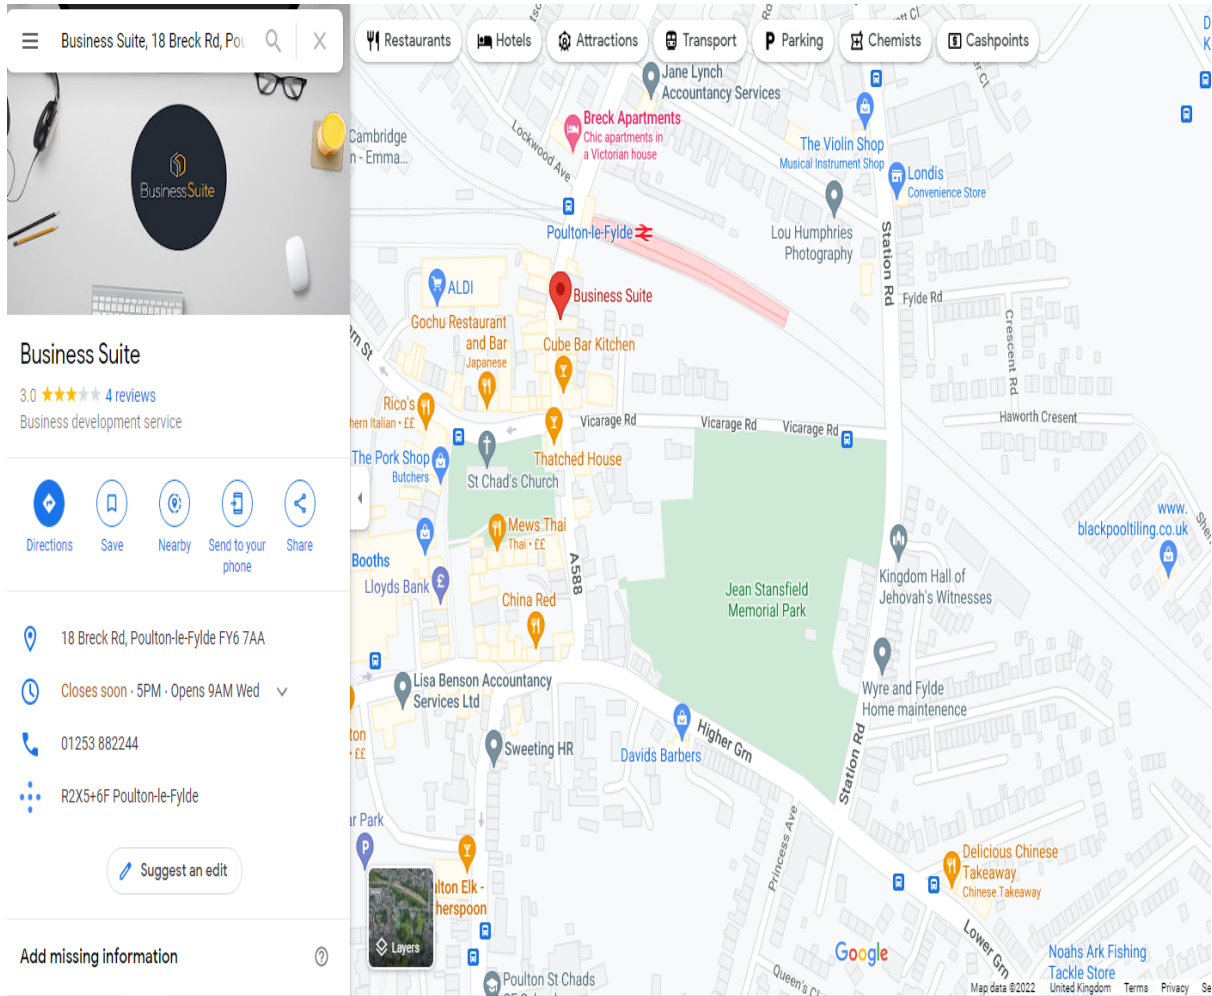

Appendix 2 – Picture of rear yard and aerial location layers from google maps

Red outline used to indicate location of this premises.

Red arrow to indicate the premises in relation to Poulton-le-Fylde town centre.